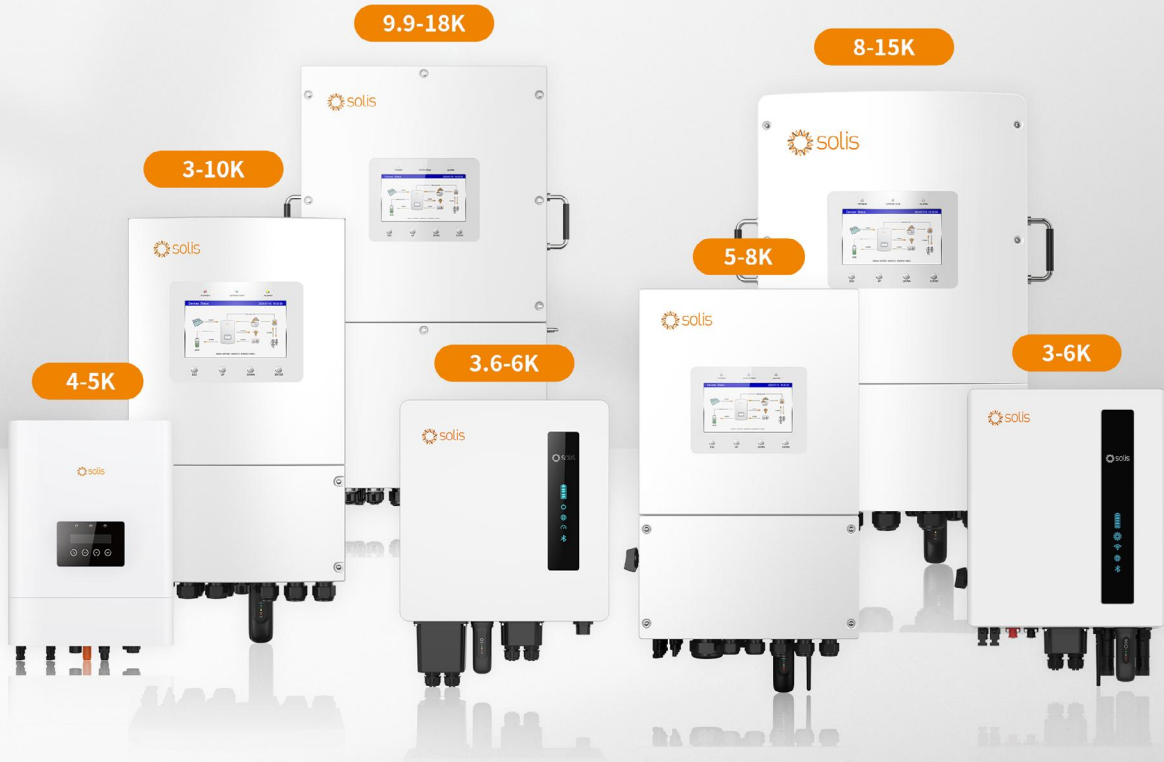

Solis Residential **Low-Voltage** Energy Storage Inverters

Models:

S6-EH1P(3-6)K-L-EU / S6-EH1P(3-6)K-L-AU

S6-EO1P(4-5)K-L / S6-EO1P(4-5)K-48

S6-EO1P(4-5)K-48-EU / S6-EA1P(3.6-6)K-L

S6-EH1P(3-10)K-L-PLUS / S6-EH1P(9.9-18)K03-NV-YD-L

S6-EH2P(5-8)K02-SV-YD-L / S6-EH2P(9.6-16)K03-SV-YD-L-US

S6-EH2P(10-18)K03-SV-YD-L / S6-EH3P(8-15)K02-NV-YD-L

S6-EH3P(7-9)K02-LV-YD-L