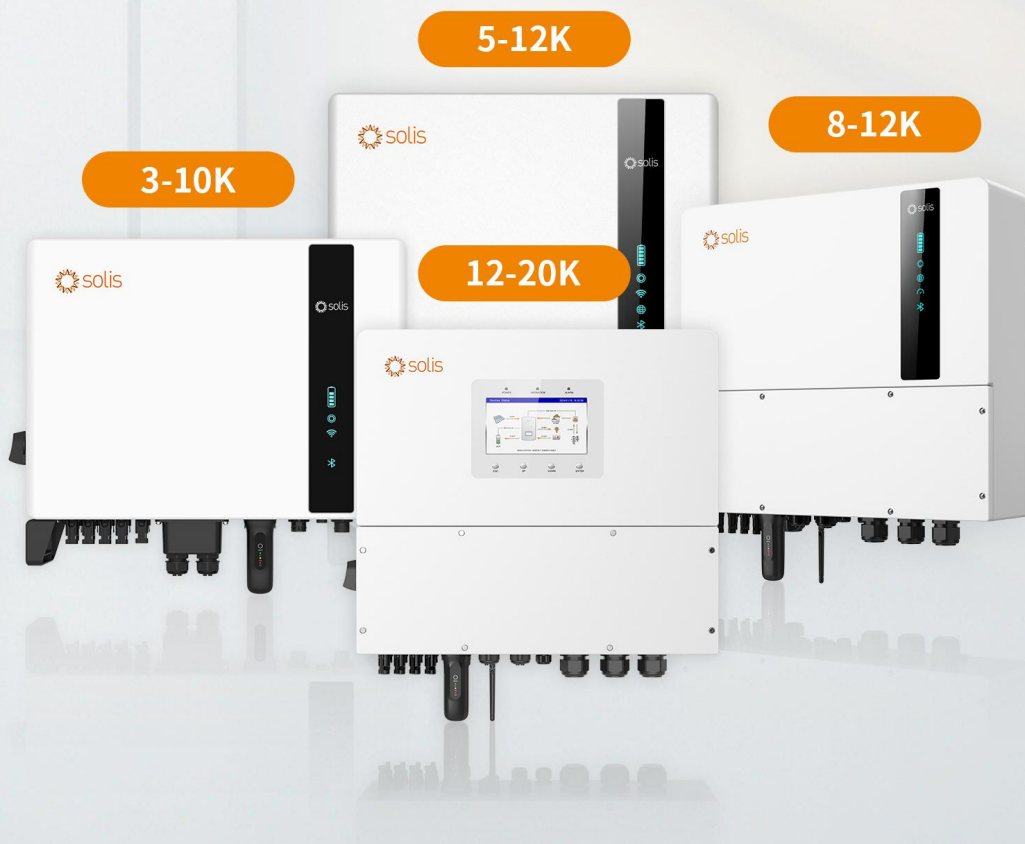

Solis Residential **High-Voltage** Energy Storage Inverters

Models:

S6-EH3P(5-10)K2-H / S6-EH3P(3-12)K-H-EU

S6-EH3P(5-10)K-H-AU / S6-EH3P(12-20)K-H

S6-EH3P(12-20)K-ND-H / S6-EH3P(8-12)K-LV-ND-H

S6-EA3P(5-10)KAA-NV-ND-H / S6-EA3P(5-10)KAA-NV-YD-H-PRO